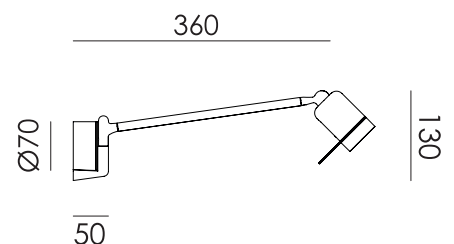

TONONE

technical specifications

ONE + 5 = ONE wall

Design by Anton de Groof, 2022

Only ONE: One lamp, endless adventures

Why buy more when you only need one? One lamp. Chargeable, to take anywhere. Timeless, for a sustainable future. One lamp that always illuminates you. Wherever you want. Whenever you want. Tonone ONE. Tonone presents: ONE. One lamp that you can use in countless ways. The start is ONE. What comes next is up to you. ONE + 3 makes a floor lamp. ONE + 4 forms a desk/table lamp. ONE + 5 makes wall light. Or... bring ONE on the road. Charge the lamp and use it up to 5 hours. You only need ONE to surround yourself with light anywhere and anytime you want.

Type	Wall lamp
Environment	Indoor
Material	Steel & aluminum
Weight	0,5 kg
Voltage	220-240 V
IP	20
Lightsource	Lightsource included
Battery	Up to 5 hours
Charge	USB-C
CRI	90
Max lumen	240
Kelvin	2700
Dimmable	Secundair on fixture
Lightbeam	36° (15° / 24°)

TONONE

technical specifications

Article number

smokey black

5040